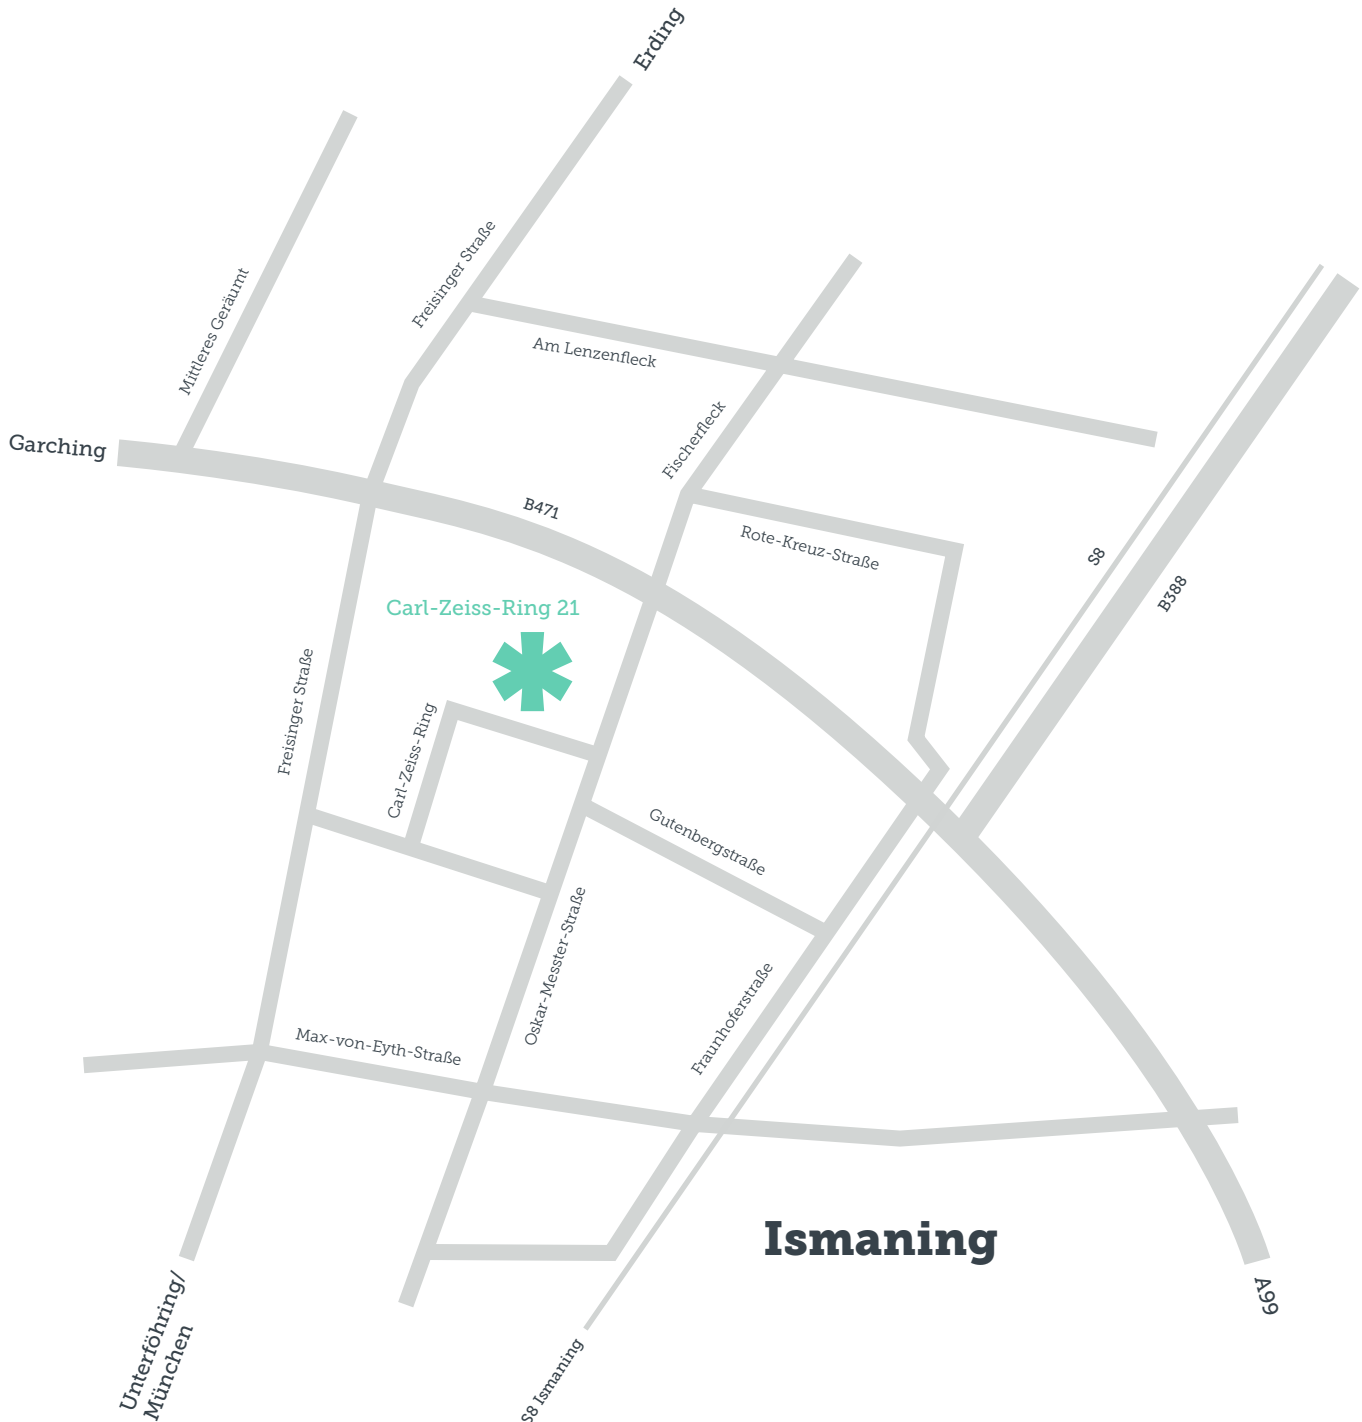

Lageplan

Customer Care Center

Ismaning

Company 4 Marketing Services GmbH
Carl-Zeiss-Ring 21, D-85737 Ismaning
Tel.: (089) 32 14 25-0
Fax: (089) 32 14 25-44